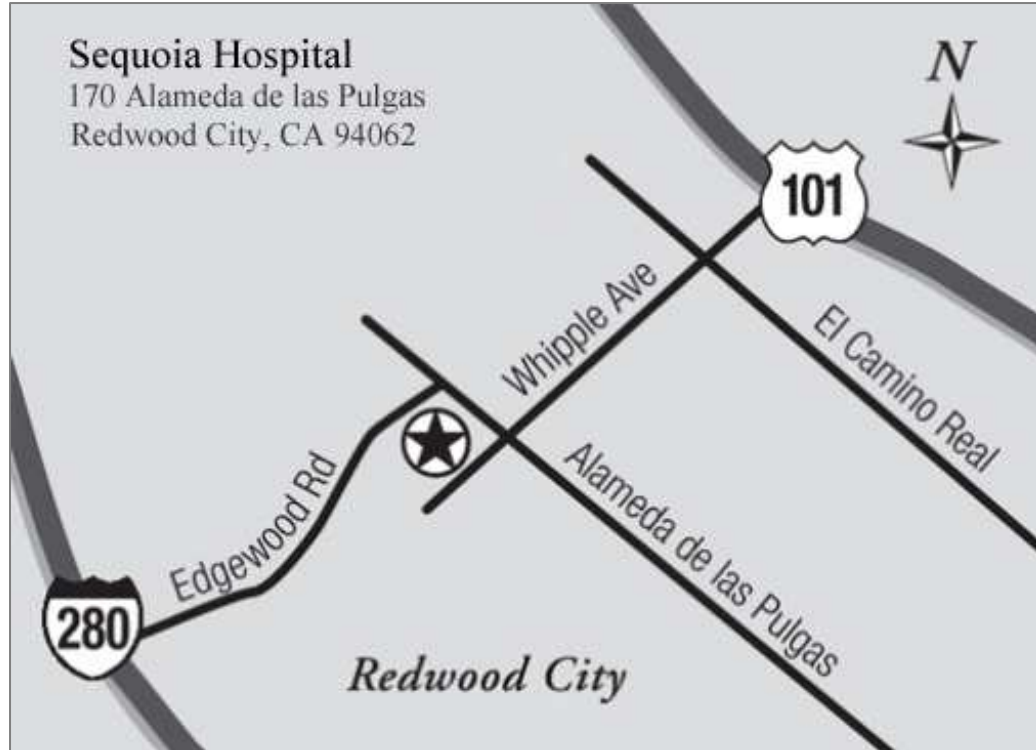

Sequoia Hospital

Map and Driving Directions

From 101

Take the Whipple Avenue exit
Go West on Whipple for 1.5 miles to Alameda de las Pulgas
Hospital and parking lot are on the corner of Whipple and Alameda
Free valet parking at front entrance, available weekdays 7:00 AM – 5:00 PM

From 280

Take the Edgewood Road exit
Go East on Edgewood for 2.5 miles
Turn right on Alameda de las Pulgas and drive two blocks
Hospital and parking lot are on the corner of Whipple and Alameda
Free valet parking at front entrance, available weekdays 7:00 AM – 5:00 PM

Public Transportation

Take CalTrain to the Sequoia Station train station in Redwood City
Catch the SamTrans bus Route 295 at Sequoia Station
The Route 295 bus stops in front of Sequoia Hospital